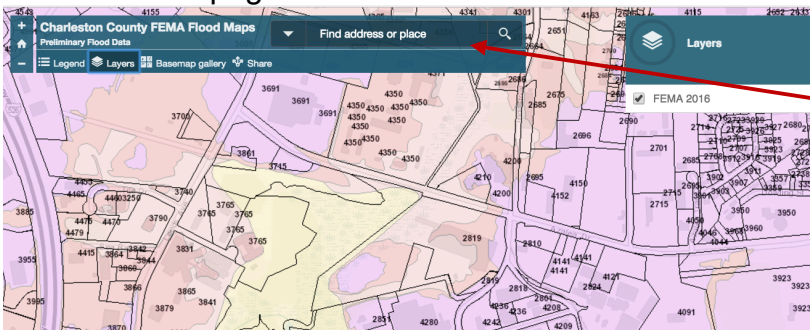

Finding FEMA Flood Map Information Online

Go to www.charlestoncounty.org. You will see a page like this:

Scroll down below the rolling images and press the third button, FEMA Flood Maps "New Preliminary FEMA Flood Data"

OR, go to <http://arcg.is/2rjW0wJ>

You will see a page like this:

Enter property address in the bar at the top of the screen, then press enter, or click on the magnifying glass.

You will see a page that looks like this:

Click on the blue square with a black dot representing your address and the data for your address is revealed as shown in the image below.

Preliminary Flood Data for your address