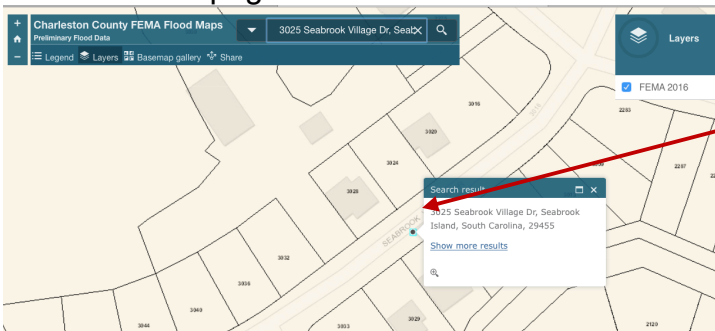

Finding FEMA Flood Map Information Online

Go to www.charlestoncounty.org. You will see a page like this:

Scroll down below the rolling images and press the third button, FEMA Flood Maps "New Preliminary FEMA Flood Data"

OR, go to <http://arcg.is/2rjW0wJ>

You will see a page like this:

Enter property address in the bar at the top of the screen, then press enter, or click on the magnifying glass.

You will see a page that looks like this:

Click on the blue square with a black dot representing your address and the data for your address is revealed as shown in the image below.

Preliminary Flood Data for your address