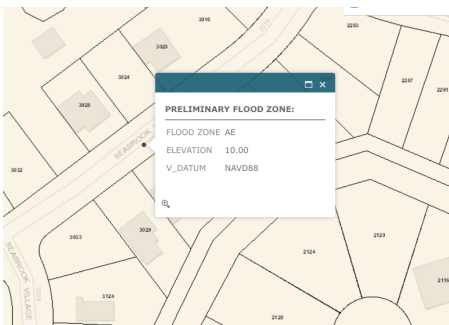

Finding FEMA Flood Map Information Online

Go to www.charlestoncounty.org. You will see a page like this:

Scroll down below the rolling images and press the third button, FEMA Flood Maps "New Preliminary FEMA Flood Data"

OR, go to <http://arcg.is/2rjW0wJ>

You will see a page like this:

Enter property address in the bar at the top of the screen, then press enter, or click on the magnifying glass.

You will see a page that looks like this:

Click on the blue square with a black dot representing your address and the data for your address is revealed as shown in the image below.

Preliminary Flood Data for your address